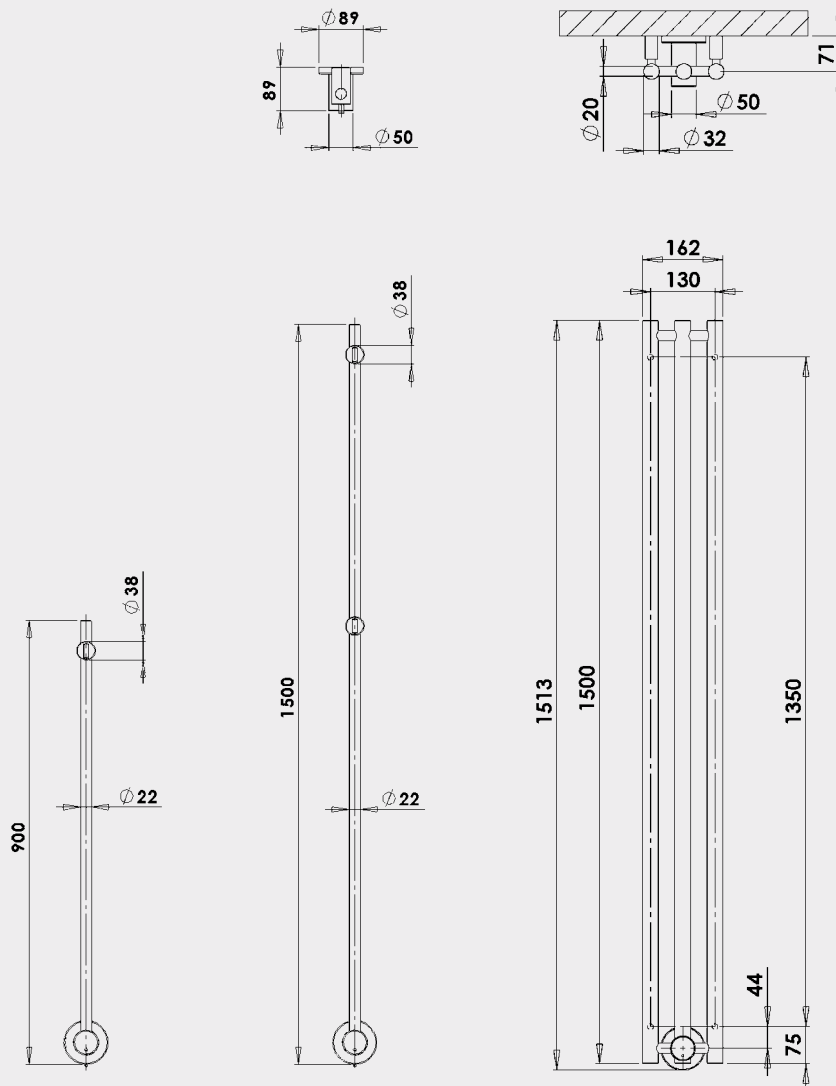

KARES

KARES
black matt finish
90 × 900 mm

KARES
chrome
90 × 900 mm

KARES
chrome
90 × 1500 mm

KARES
chrome
162 × 1513 mm

Chrome	Gold	Black matt	Width (A) x Height (B) [mm]	Weight [kg]	H0 [W]	Degree of protection
KAK1C	KAK1G	KAK1BA	90 × 900	1,9	20	IP54
KAK2C	KAK2G	KAK2BA	90 × 1500	2,8	35	IP54
KAK3C	KAK3G	KAK3BA	162 × 1513	5,6	105	IP54
EK	Electrical cable - 1,5m					

When connecting via an electrical cable, the cable must be ordered separately.

At the bottom is ON/OFF signalization.